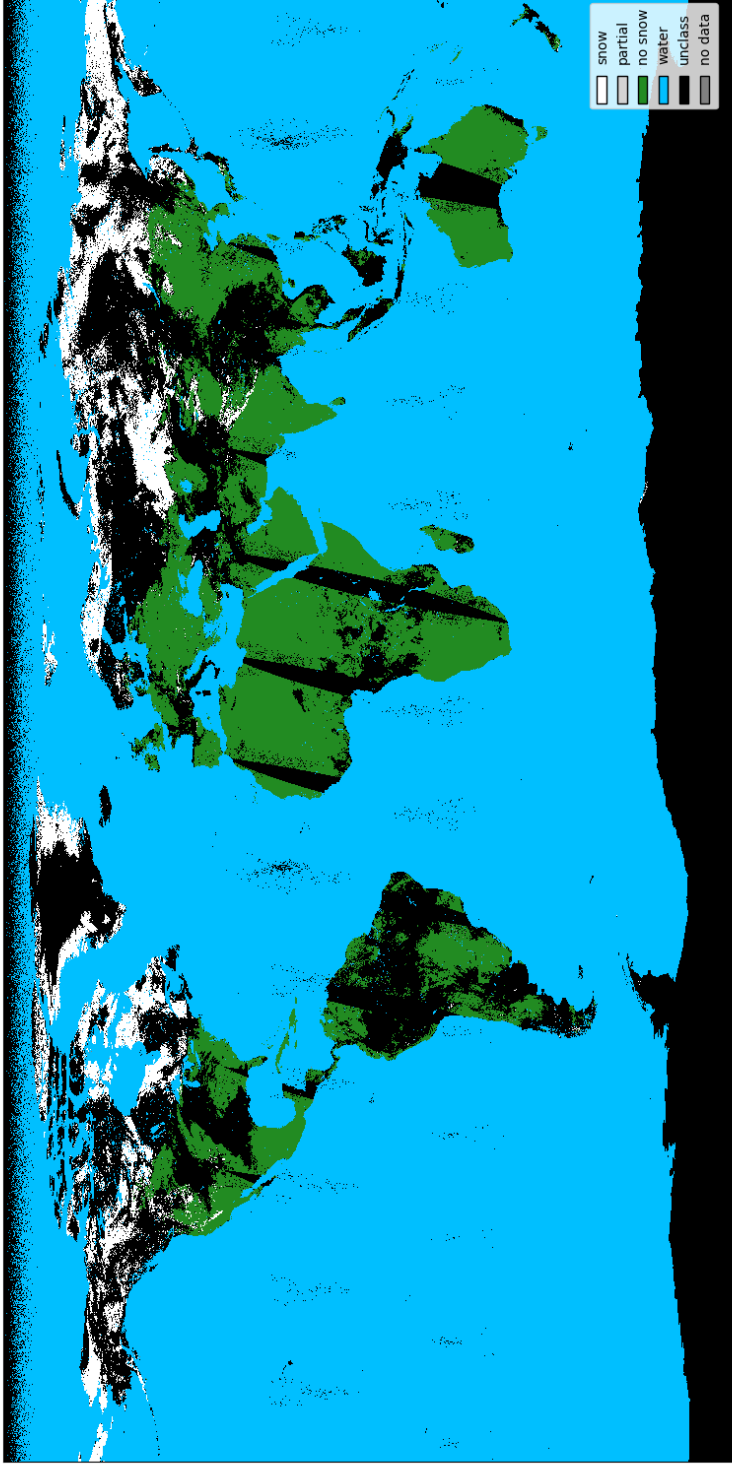

H32 SC 20170401

Figure S1: Global daily Metop/AVHRR H32 snow extent product for April 1, 2017.

H32 SC 20170402

Figure S2: Global daily Metop/AVHRR H32 snow extent product for April 2, 2017.

H32 SC 20170403

Figure S3: Global daily Metop/AVHRR H32 snow extent product for April 3, 2017.

H32 SC 20170404

Figure S4: Global daily Metop/AVHRR H32 snow extent product for April 4, 2017.

H32 SC 20170405

Figure S5: Global daily Metop/AVHRR H32 snow extent product for April 5, 2017.

H32 SC 20170406

Figure S6: Global daily Metop/AVHRR H32 snow extent product for April 6, 2017.

H32 SC 20170407

Figure S7: Global daily Metop/AVHRR H32 snow extent product for April 7, 2017.

H32 SC 20170408

Figure S8: Global daily Metop/AVHRR H32 snow extent product for April 8, 2017.

H32 SC 20170409

Figure S9: Global daily Metop/AVHRR H32 snow extent product for April 9, 2017.

H32 SC 20170410

Figure S10: Global daily Metop/AVHRR H32 snow extent product for April 10, 2017.