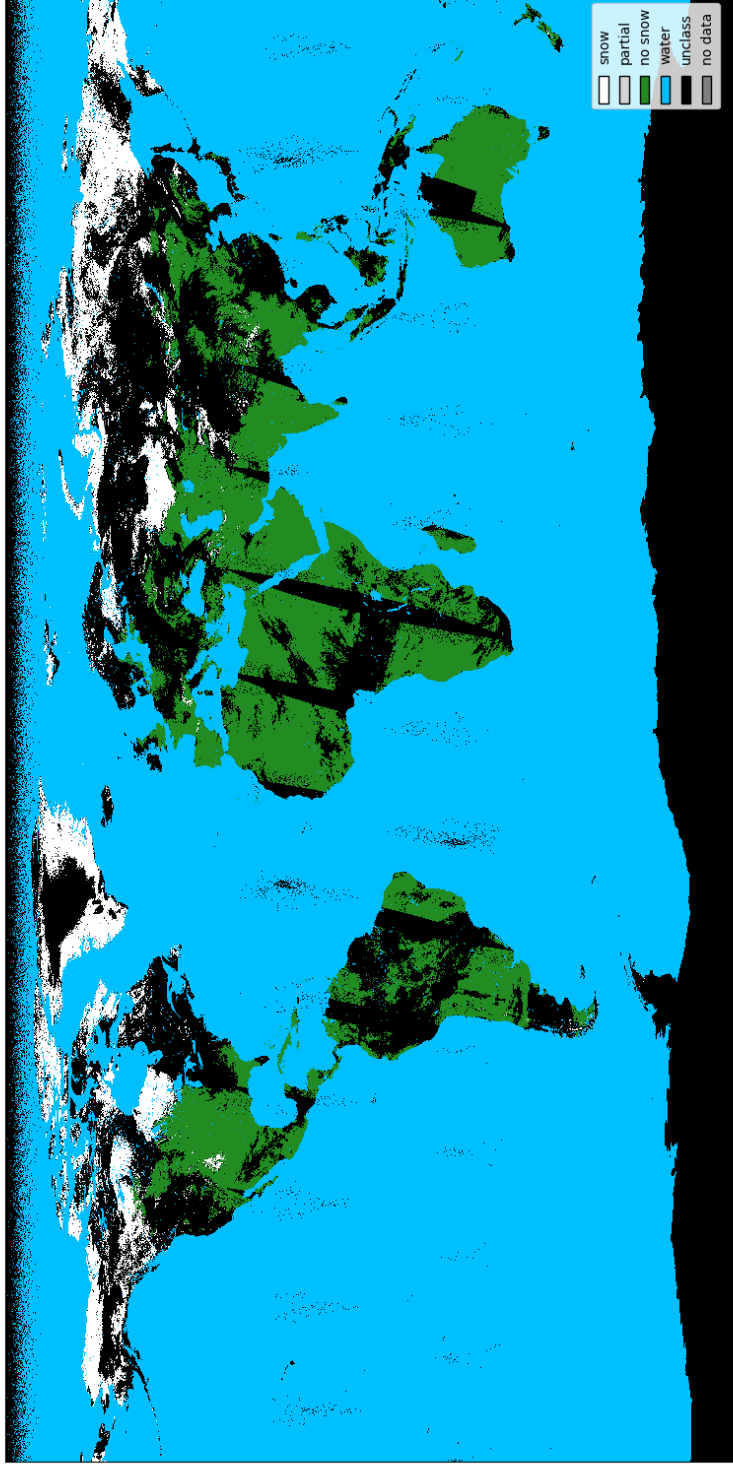

H32 SC 20170401

Figure S1: Global daily Metop/AVHRR H32 snow extent product for April 1, 2017.

H32 SC 20170402

Figure S2: Global daily Metop/AVHRR H32 snow extent product for April 2, 2017.

H32 SC 20170403

Figure S3: Global daily Metop/AVHRR H32 snow extent product for April 3, 2017.

H32 SC 20170404

Figure S4: Global daily Metop/AVHRR H32 snow extent product for April 4, 2017.

H32 SC 20170405

Figure S5: Global daily Metop/AVHRR H32 snow extent product for April 5, 2017.

H32 SC 20170406

Figure S6: Global daily Metop/AVHRR H32 snow extent product for April 6, 2017.

H32 SC 20170407

Figure S7: Global daily Metop/AVHRR H32 snow extent product for April 7, 2017.

H32 SC 20170408

Figure S8: Global daily Metop/AVHRR H32 snow extent product for April 8, 2017.

H32 SC 20170409

Figure S9: Global daily Metop/AVHRR H32 snow extent product for April 9, 2017.

H32 SC 20170410

Figure S10: Global daily Metop/AVHRR H32 snow extent product for April 10, 2017.