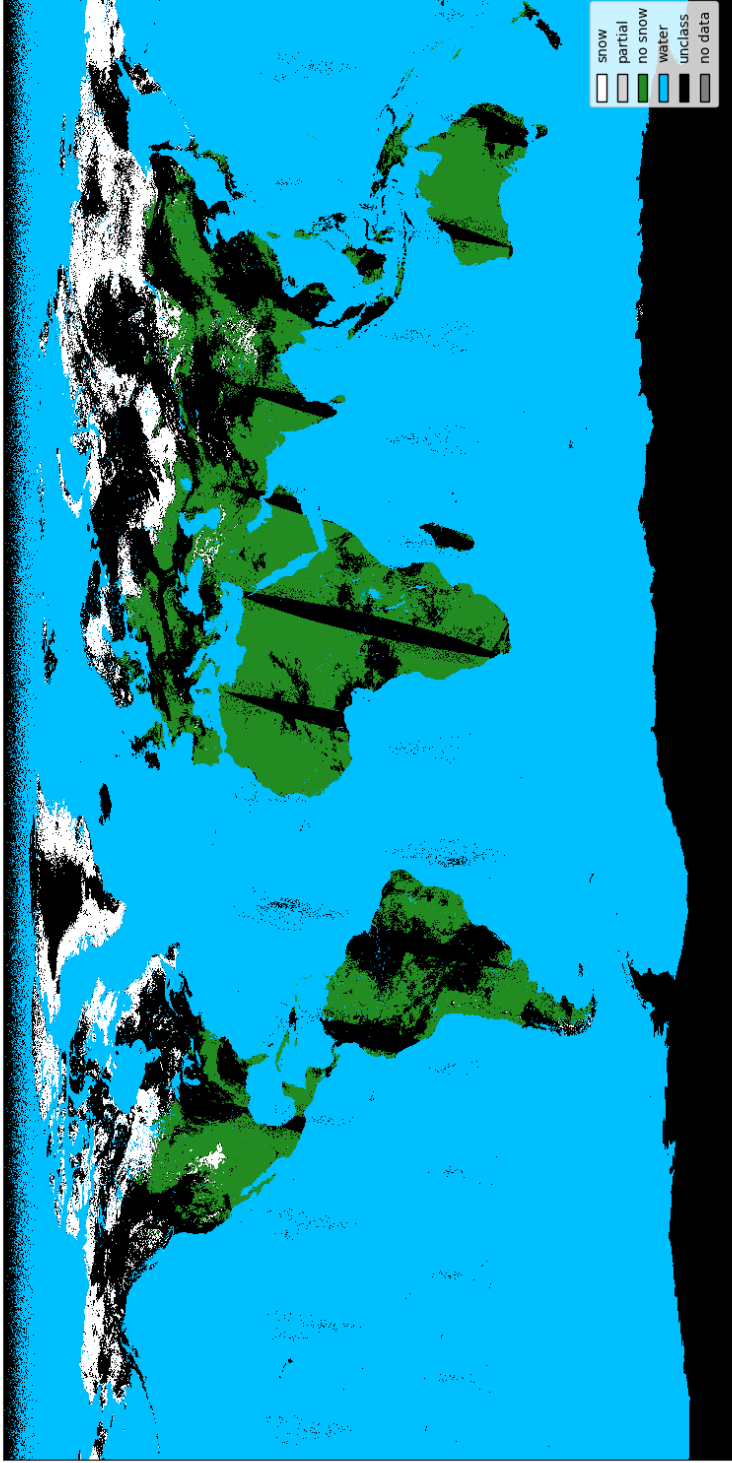

H32 SC 20170401

Figure S1: Global daily Metop/AVHRR H32 snow extent product for April 1, 2017.

H32 SC 20170402

Figure S2: Global daily Metop/AVHRR H32 snow extent product for April 2, 2017.

H32 SC 20170403

Figure S3: Global daily Metop/AVHRR H32 snow extent product for April 3, 2017.

H32 SC 20170404

Figure S4: Global daily Metop/AVHRR H32 snow extent product for April 4, 2017.

H32 SC 20170405

Figure S5: Global daily Metop/AVHRR H32 snow extent product for April 5, 2017.

H32 SC 20170406

Figure S6: Global daily Metop/AVHRR H32 snow extent product for April 6, 2017.

H32 SC 20170407

Figure S7: Global daily Metop/AVHRR H32 snow extent product for April 7, 2017.

H32 SC 20170408

Figure S8: Global daily Metop/AVHRR H32 snow extent product for April 8, 2017.

H32 SC 20170409

Figure S9: Global daily Metop/AVHRR H32 snow extent product for April 9, 2017.

H32 SC 20170410

Figure S10: Global daily Metop/AVHRR H32 snow extent product for April 10, 2017.