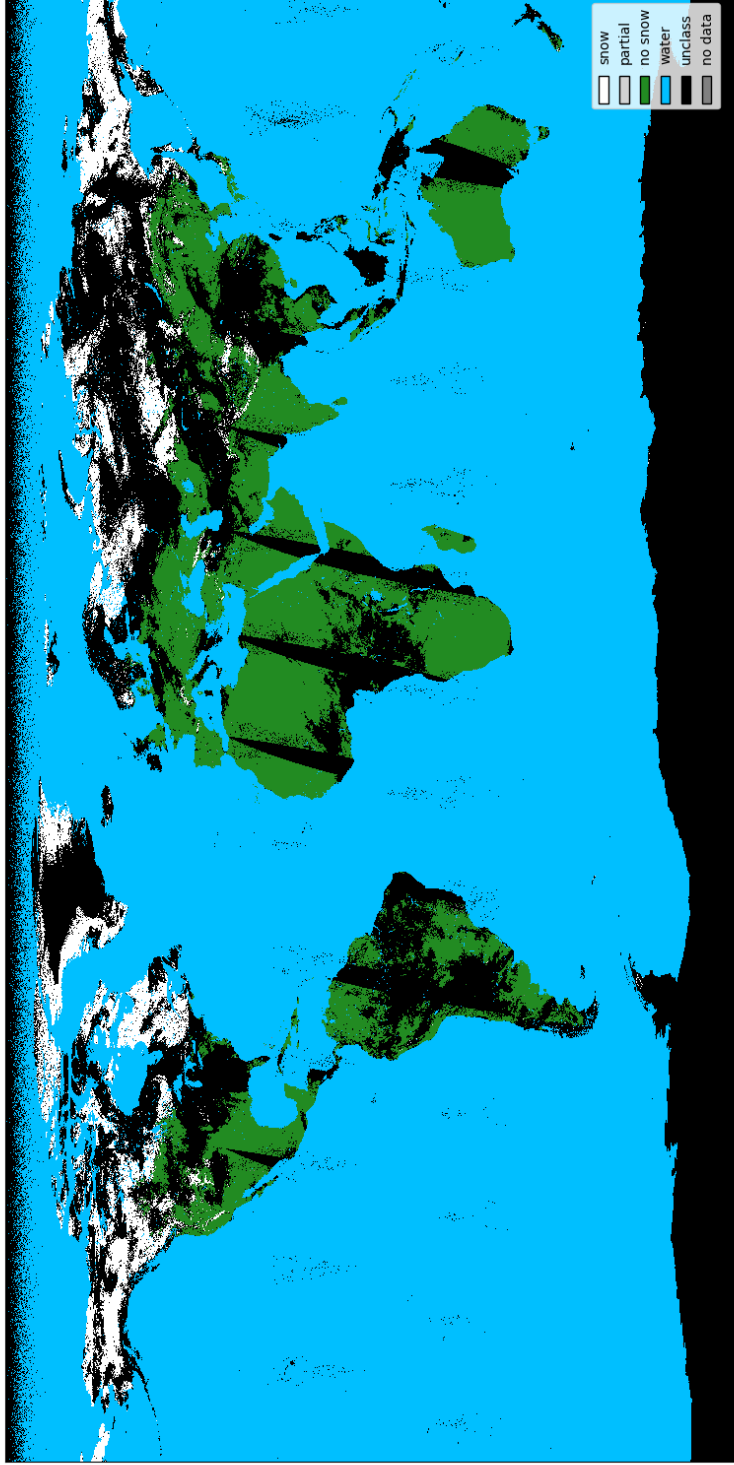

H32 SC 20170401

Figure S1: Global daily Metop/AVHRR H32 snow extent product for April 1, 2017.

H32 SC 20170402

Figure S2: Global daily Metop/AVHRR H32 snow extent product for April 2, 2017.

H32 SC 20170403

Figure S3: Global daily Metop/AVHRR H32 snow extent product for April 3, 2017.

H32 SC 20170404

Figure S4: Global daily Metop/AVHRR H32 snow extent product for April 4, 2017.

H32 SC 20170405

Figure S5: Global daily Metop/AVHRR H32 snow extent product for April 5, 2017.

H32 SC 20170406

Figure S6: Global daily Metop/AVHRR H32 snow extent product for April 6, 2017.

H32 SC 20170407

Figure S7: Global daily Metop/AVHRR H32 snow extent product for April 7, 2017.

H32 SC 20170408

Figure S8: Global daily Metop/AVHRR H32 snow extent product for April 8, 2017.

H32 SC 20170409

Figure S9: Global daily Metop/AVHRR H32 snow extent product for April 9, 2017.

H32 SC 20170410

Figure S10: Global daily Metop/AVHRR H32 snow extent product for April 10, 2017.