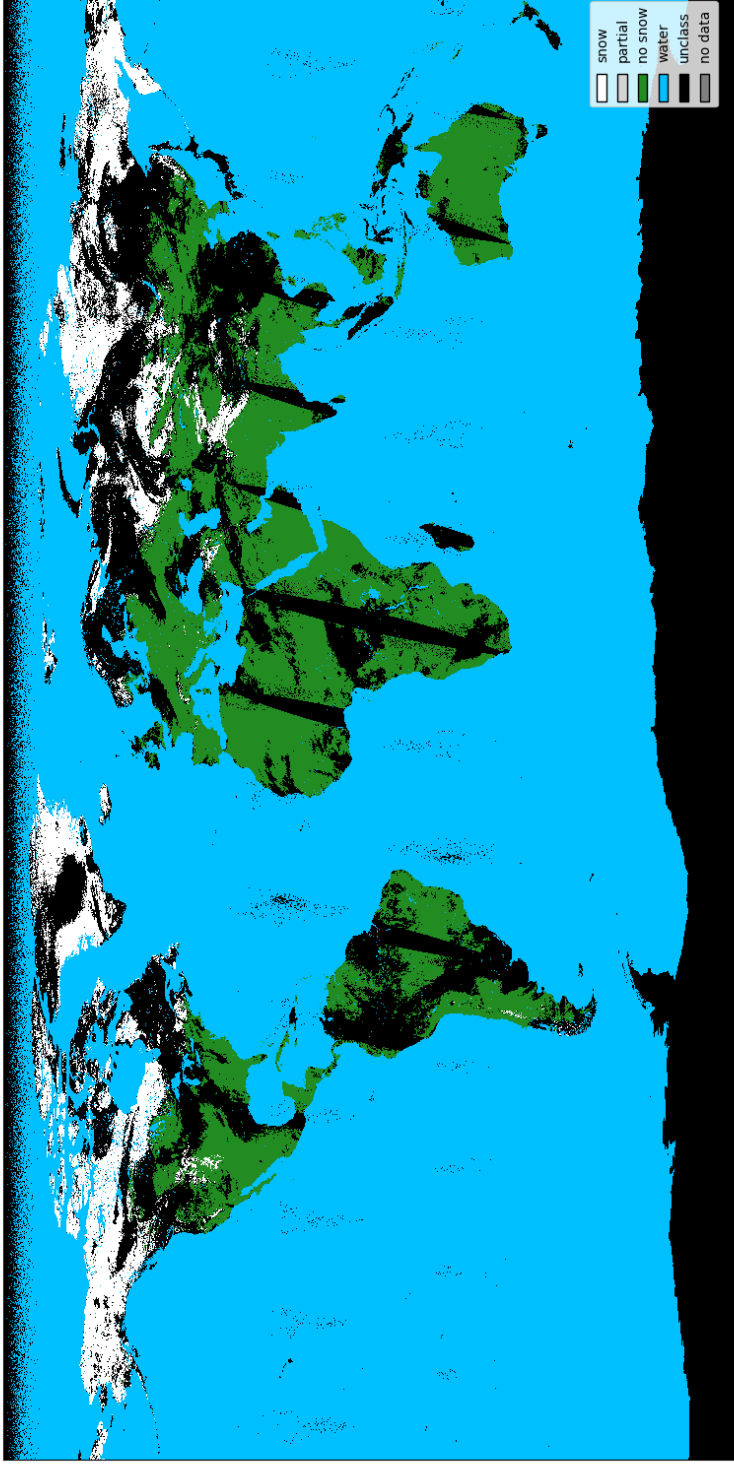

H32 SC 20170401

Figure S1: Global daily Metop/AVHRR H32 snow extent product for April 1, 2017.

H32 SC 20170402

Figure S2: Global daily Metop/AVHRR H32 snow extent product for April 2, 2017.

H32 SC 20170403

Figure S3: Global daily Metop/AVHRR H32 snow extent product for April 3, 2017.

H32 SC 20170404

Figure S4: Global daily Metop/AVHRR H32 snow extent product for April 4, 2017.

H32 SC 20170405

Figure S5: Global daily Metop/AVHRR H32 snow extent product for April 5, 2017.

H32 SC 20170406

Figure S6: Global daily Metop/AVHRR H32 snow extent product for April 6, 2017.

H32 SC 20170407

Figure S7: Global daily Metop/AVHRR H32 snow extent product for April 7, 2017.

H32 SC 20170408

Figure S8: Global daily Metop/AVHRR H32 snow extent product for April 8, 2017.

H32 SC 20170409

Figure S9: Global daily Metop/AVHRR H32 snow extent product for April 9, 2017.

H32 SC 20170410

Figure S10: Global daily Metop/AVHRR H32 snow extent product for April 10, 2017.