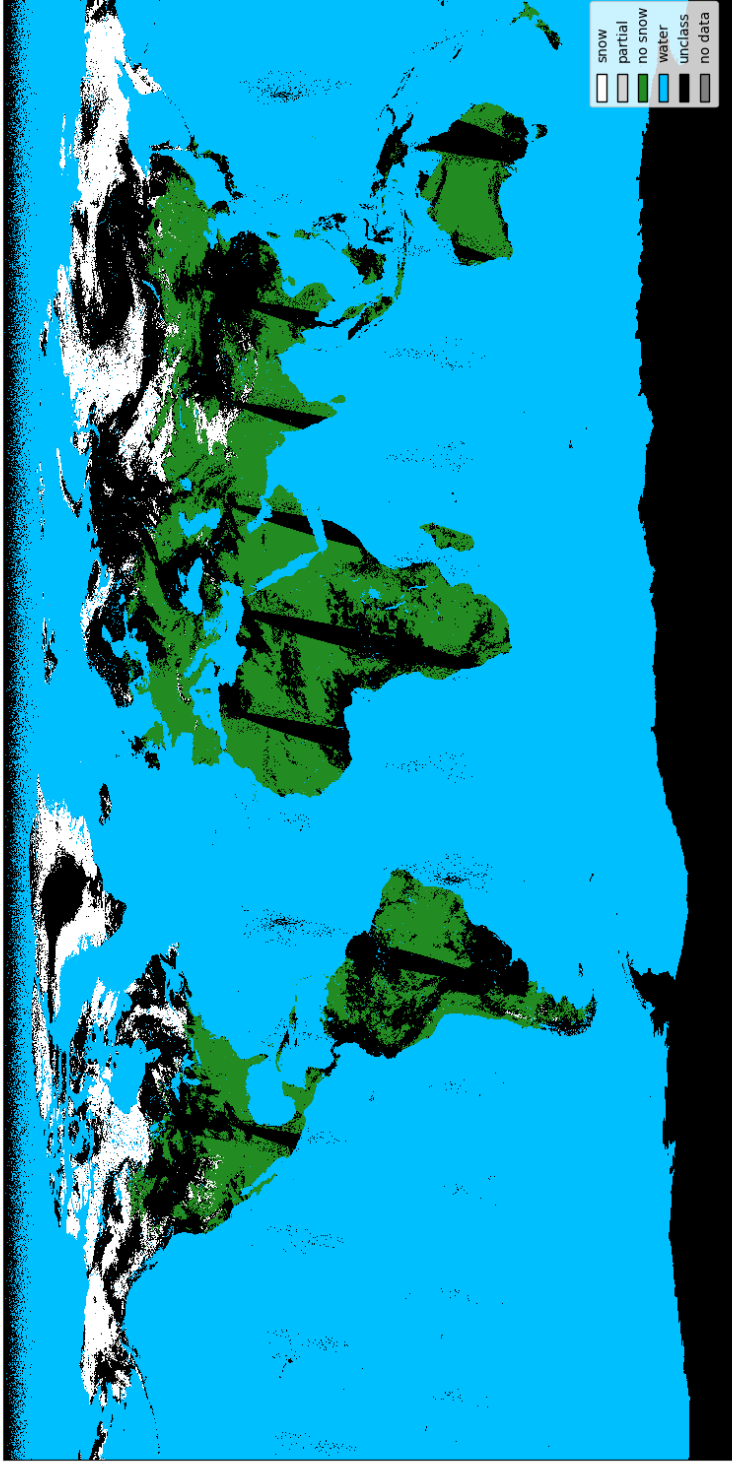

H32 SC 20170401

Figure S1: Global daily Metop/AVHRR H32 snow extent product for April 1, 2017.

H32 SC 20170402

Figure S2: Global daily Metop/AVHRR H32 snow extent product for April 2, 2017.

H32 SC 20170403

Figure S3: Global daily Metop/AVHRR H32 snow extent product for April 3, 2017.

H32 SC 20170404

Figure S4: Global daily Metop/AVHRR H32 snow extent product for April 4, 2017.

H32 SC 20170405

Figure S5: Global daily Metop/AVHRR H32 snow extent product for April 5, 2017.

H32 SC 20170406

Figure S6: Global daily Metop/AVHRR H32 snow extent product for April 6, 2017.

H32 SC 20170407

Figure S7: Global daily Metop/AVHRR H32 snow extent product for April 7, 2017.

H32 SC 20170408

Figure S8: Global daily Metop/AVHRR H32 snow extent product for April 8, 2017.

H32 SC 20170409

Figure S9: Global daily Metop/AVHRR H32 snow extent product for April 9, 2017.

H32 SC 20170410

Figure S10: Global daily Metop/AVHRR H32 snow extent product for April 10, 2017.