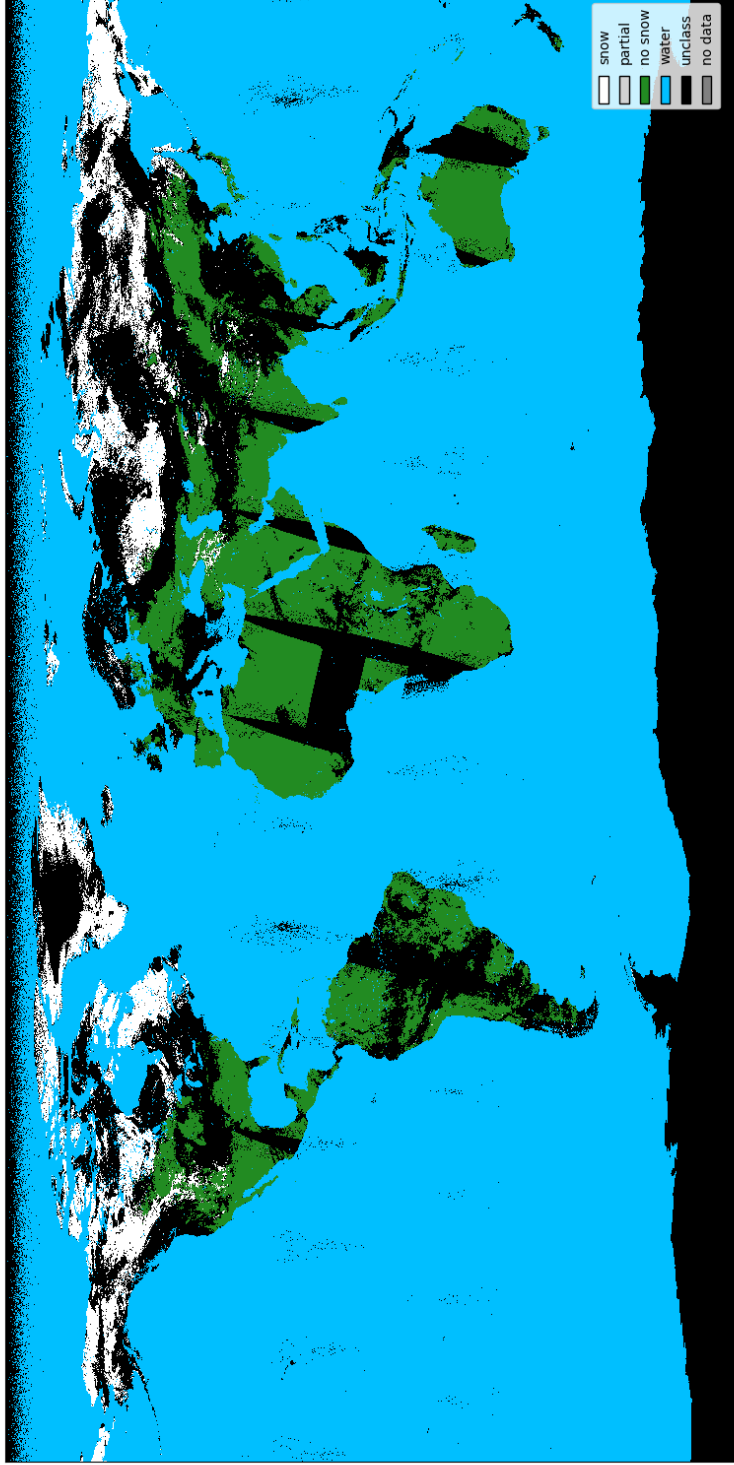

H32 SC 20170401

Figure S1: Global daily Metop/AVHRR H32 snow extent product for April 1, 2017.

H32 SC 20170402

Figure S2: Global daily Metop/AVHRR H32 snow extent product for April 2, 2017.

H32 SC 20170403

Figure S3: Global daily Metop/AVHRR H32 snow extent product for April 3, 2017.

H32 SC 20170404

Figure S4: Global daily Metop/AVHRR H32 snow extent product for April 4, 2017.

H32 SC 20170405

Figure S5: Global daily Metop/AVHRR H32 snow extent product for April 5, 2017.

H32 SC 20170406

Figure S6: Global daily Metop/AVHRR H32 snow extent product for April 6, 2017.

H32 SC 20170407

Figure S7: Global daily Metop/AVHRR H32 snow extent product for April 7, 2017.

H32 SC 20170408

Figure S8: Global daily Metop/AVHRR H32 snow extent product for April 8, 2017.

H32 SC 20170409

Figure S9: Global daily Metop/AVHRR H32 snow extent product for April 9, 2017.

H32 SC 20170410

Figure S10: Global daily Metop/AVHRR H32 snow extent product for April 10, 2017.