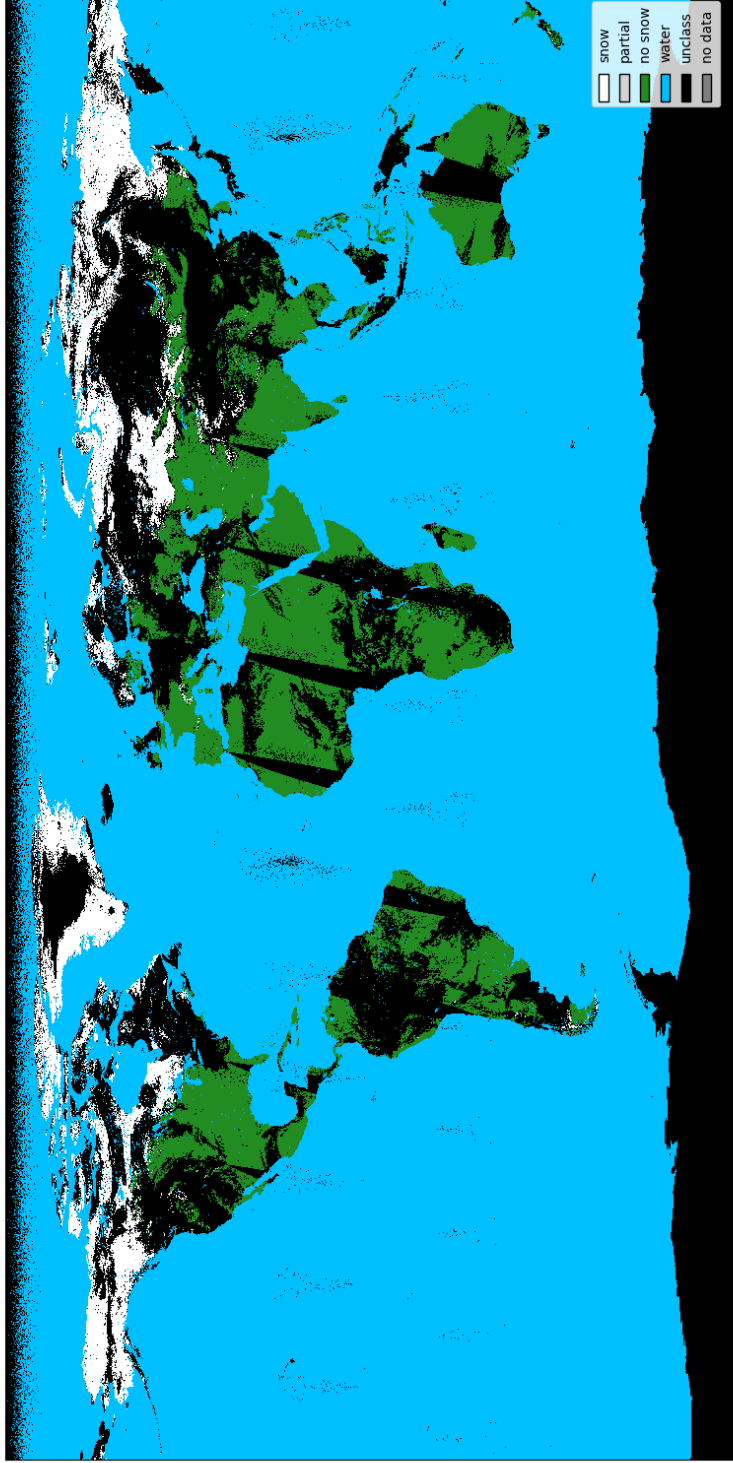

H32 SC 20170401

Figure S1: Global daily Metop/AVHRR H32 snow extent product for April 1, 2017.

H32 SC 20170402

Figure S2: Global daily Metop/AVHRR H32 snow extent product for April 2, 2017.

H32 SC 20170403

Figure S3: Global daily Metop/AVHRR H32 snow extent product for April 3, 2017.

H32 SC 20170404

Figure S4: Global daily Metop/AVHRR H32 snow extent product for April 4, 2017.

H32 SC 20170405

Figure S5: Global daily Metop/AVHRR H32 snow extent product for April 5, 2017.

H32 SC 20170406

Figure S6: Global daily Metop/AVHRR H32 snow extent product for April 6, 2017.

H32 SC 20170407

Figure S7: Global daily Metop/AVHRR H32 snow extent product for April 7, 2017.

H32 SC 20170408

Figure S8: Global daily Metop/AVHRR H32 snow extent product for April 8, 2017.

H32 SC 20170409

Figure S9: Global daily Metop/AVHRR H32 snow extent product for April 9, 2017.

H32 SC 20170410

Figure S10: Global daily Metop/AVHRR H32 snow extent product for April 10, 2017.