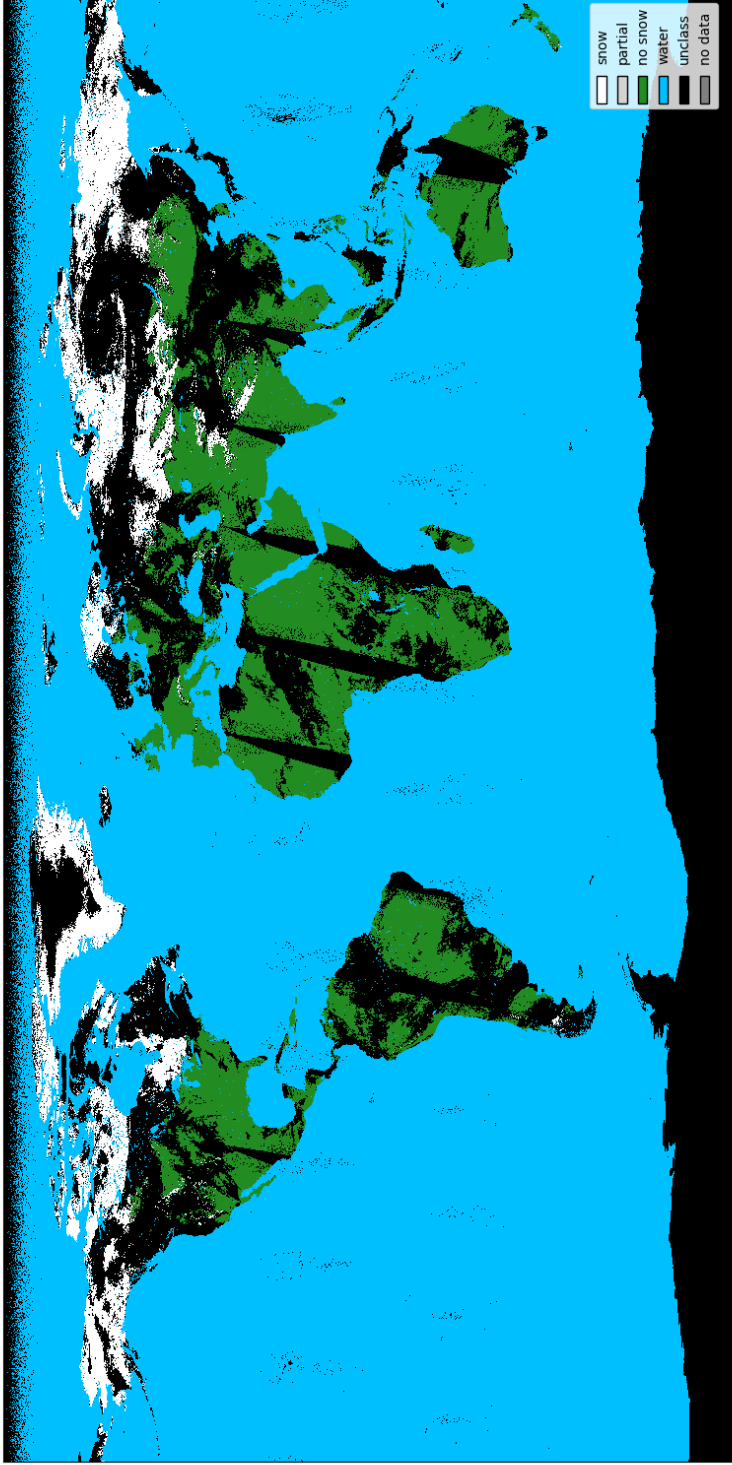

H32 SC 20170401

Figure S1: Global daily Metop/AVHRR H32 snow extent product for April 1, 2017.

H32 SC 20170402

Figure S2: Global daily Metop/AVHRR H32 snow extent product for April 2, 2017.

H32 SC 20170403

Figure S3: Global daily Metop/AVHRR H32 snow extent product for April 3, 2017.

H32 SC 20170404

Figure S4: Global daily Metop/AVHRR H32 snow extent product for April 4, 2017.

H32 SC 20170405

Figure S5: Global daily Metop/AVHRR H32 snow extent product for April 5, 2017.

H32 SC 20170406

Figure S6: Global daily Metop/AVHRR H32 snow extent product for April 6, 2017.

H32 SC 20170407

Figure S7: Global daily Metop/AVHRR H32 snow extent product for April 7, 2017.

H32 SC 20170408

Figure S8: Global daily Metop/AVHRR H32 snow extent product for April 8, 2017.

H32 SC 20170409

Figure S9: Global daily Metop/AVHRR H32 snow extent product for April 9, 2017.

H32 SC 20170410

Figure S10: Global daily Metop/AVHRR H32 snow extent product for April 10, 2017.