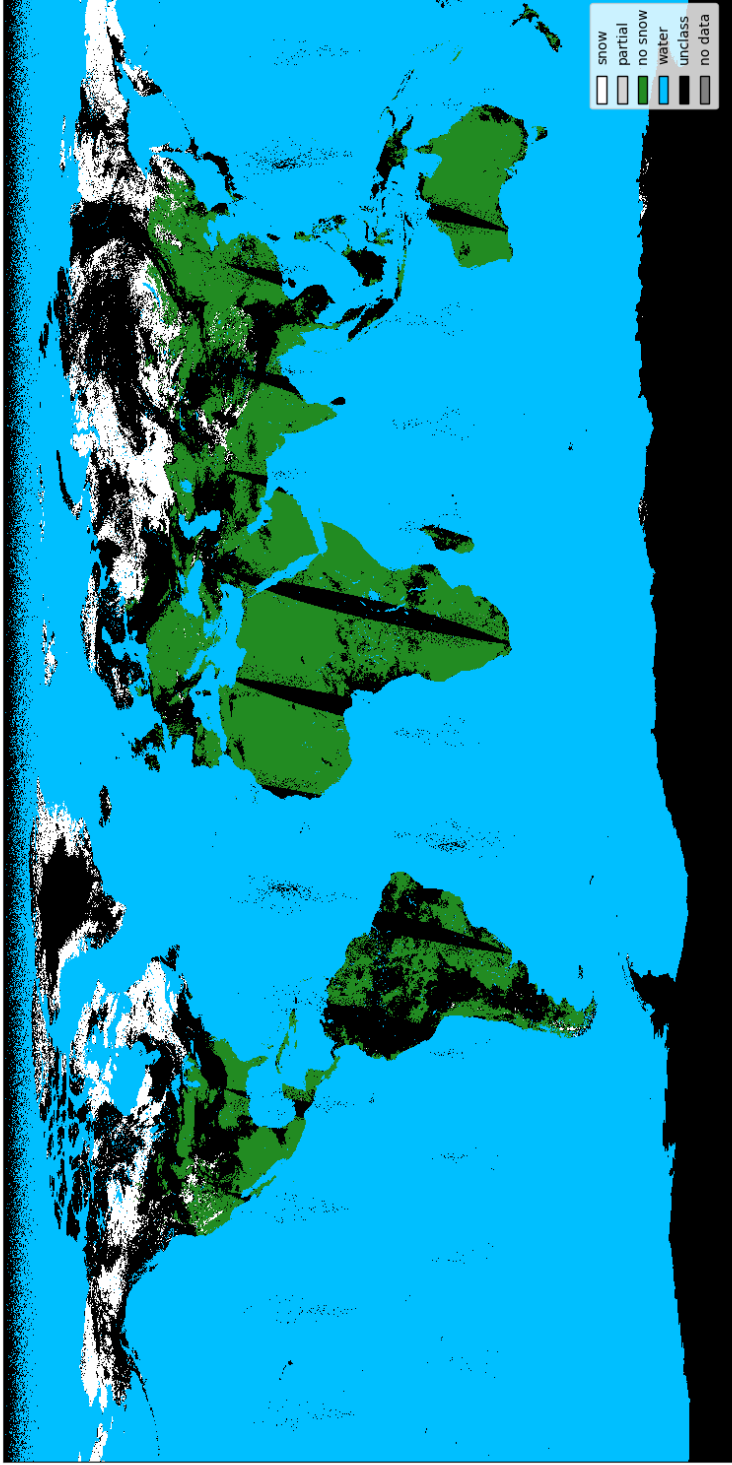

H32 SC 20170401

Figure S1: Global daily Metop/AVHRR H32 snow extent product for April 1, 2017.

H32 SC 20170402

Figure S2: Global daily Metop/AVHRR H32 snow extent product for April 2, 2017.

H32 SC 20170403

Figure S3: Global daily Metop/AVHRR H32 snow extent product for April 3, 2017.

H32 SC 20170404

Figure S4: Global daily Metop/AVHRR H32 snow extent product for April 4, 2017.

H32 SC 20170405

Figure S5: Global daily Metop/AVHRR H32 snow extent product for April 5, 2017.

H32 SC 20170406

Figure S6: Global daily Metop/AVHRR H32 snow extent product for April 6, 2017.

H32 SC 20170407

Figure S7: Global daily Metop/AVHRR H32 snow extent product for April 7, 2017.

H32 SC 20170408

Figure S8: Global daily Metop/AVHRR H32 snow extent product for April 8, 2017.

H32 SC 20170409

Figure S9: Global daily Metop/AVHRR H32 snow extent product for April 9, 2017.

H32 SC 20170410

Figure S10: Global daily Metop/AVHRR H32 snow extent product for April 10, 2017.