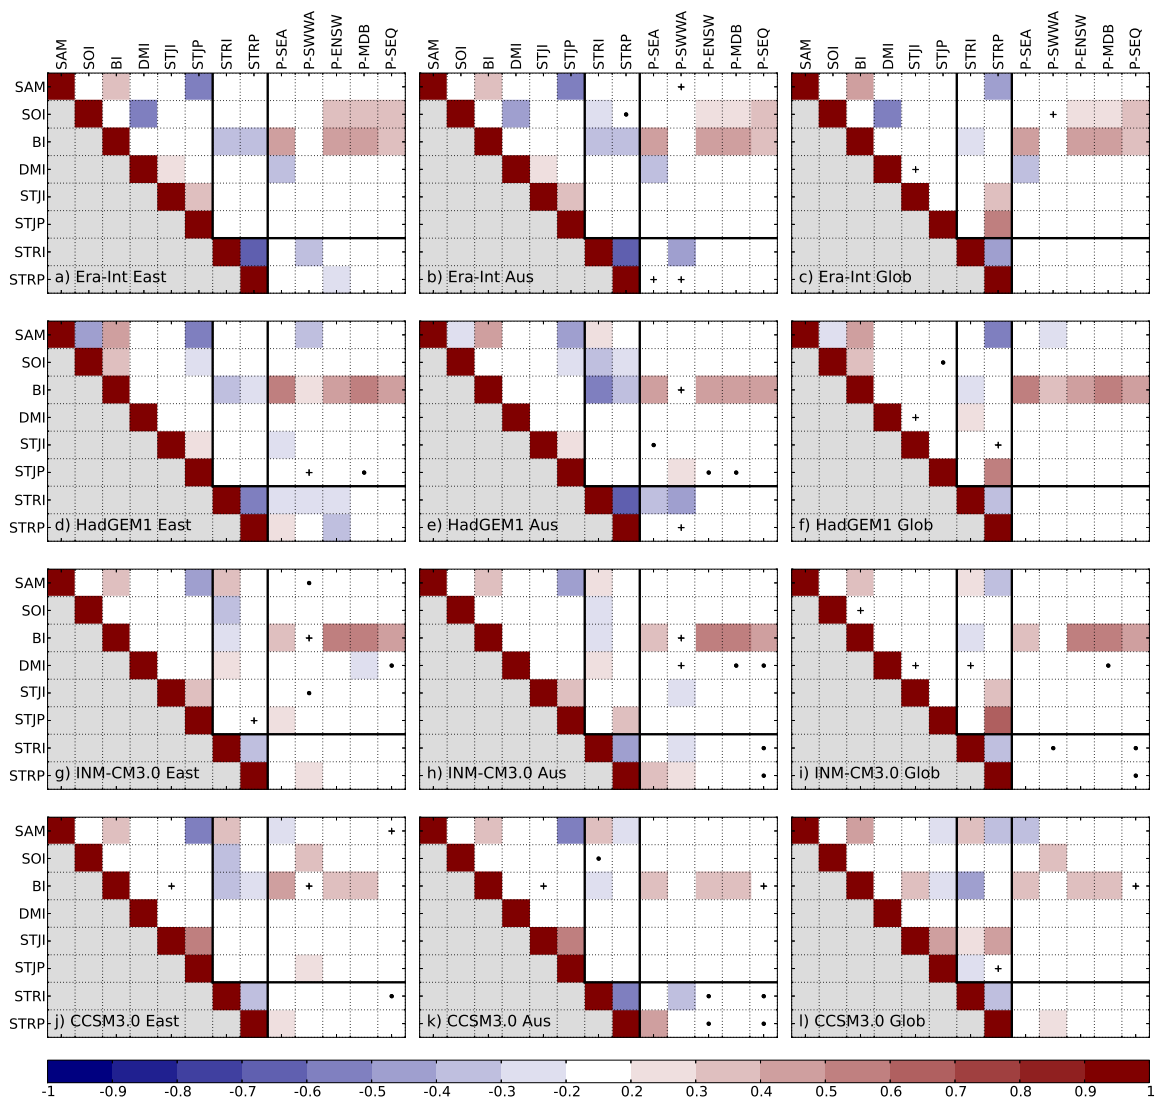

## 4 List of Figures

5	1	As in Fig. 1 but for Austral spring (SON).	2
6	2	As in Fig. 1 but for Austral summer (DJF).	3
7	3	As in Fig. 1 but for Austral autumn (MAM).	4
8	4	As in Fig. 1 but for Austral winter (JJA) in CMIP3.	5
9	5	As in Fig. 1 but for Austral spring (SON) in CMIP3.	6
10	6	As in Fig. 1 but for Austral summer (DJF) in CMIP3.	7
11	7	As in Fig. 1 but for Austral autumn (MAM) in CMIP3.	8

Fig. S 1: As in Fig. 1 but for Austral spring (SON).

Fig. S 2: As in Fig. 1 but for Austral summer (DJF).

Fig. S 3: As in Fig. 1 but for Austral autumn (MAM).

Fig. S 4: As in Fig. 1 but for Austral winter (JJA) in CMIP3.

Fig. S 5: As in Fig. 1 but for Austral spring (SON) in CMIP3.

Fig. S 6: As in Fig. 1 but for Austral summer (DJF) in CMIP3.

Fig. S 7: As in Fig. 1 but for Austral autumn (MAM) in CMIP3.