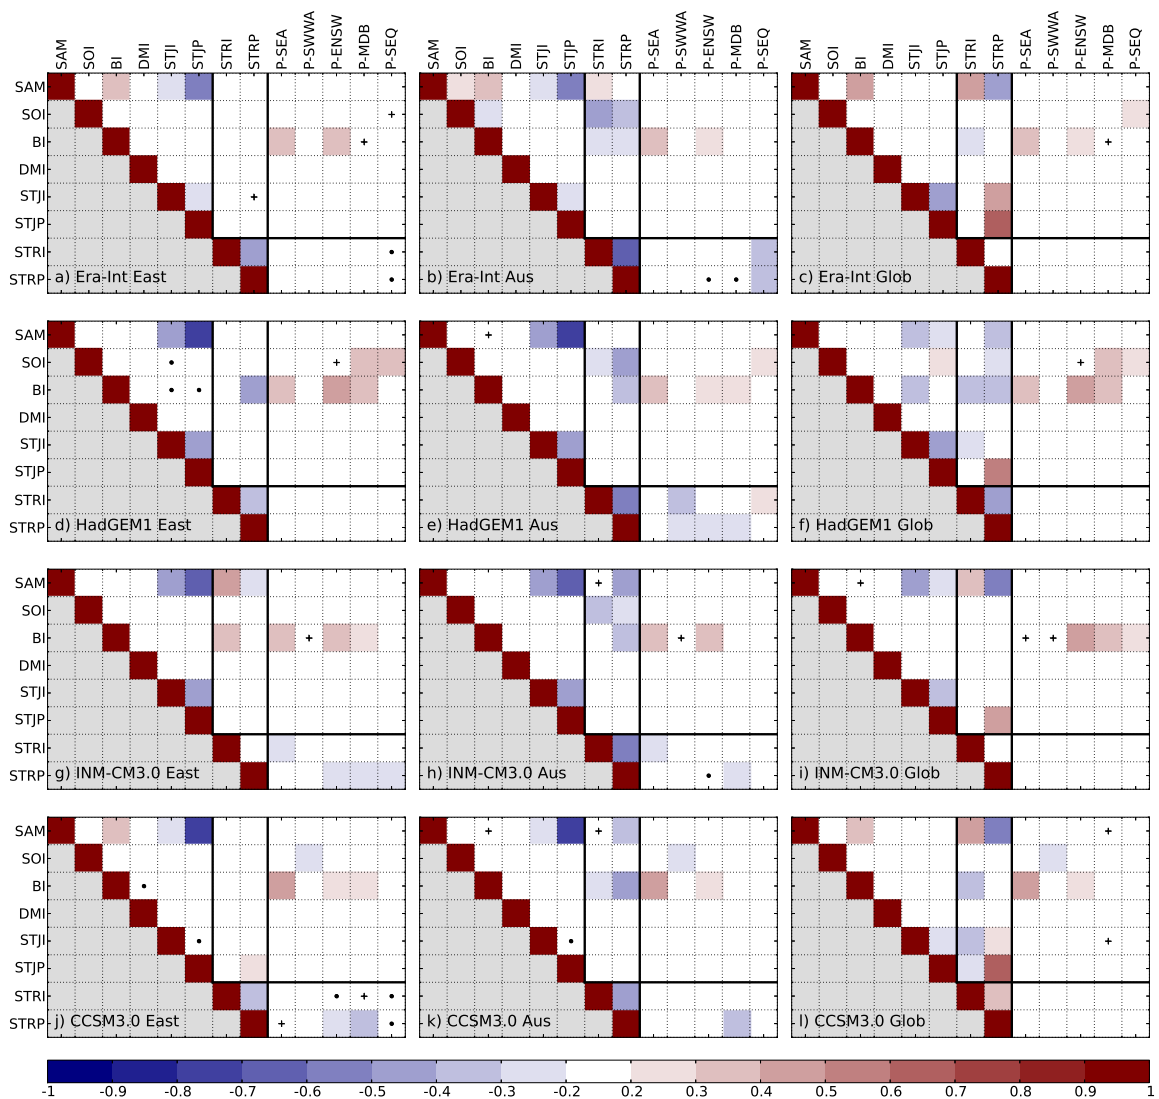

## 4 List of Figures

5	1	As in Fig. 1 but for Austral spring (SON).	2
6	2	As in Fig. 1 but for Austral summer (DJF).	3
7	3	As in Fig. 1 but for Austral autumn (MAM).	4
8	4	As in Fig. 1 but for Austral winter (JJA) in CMIP3.	5
9	5	As in Fig. 1 but for Austral spring (SON) in CMIP3.	6
10	6	As in Fig. 1 but for Austral summer (DJF) in CMIP3.	7
11	7	As in Fig. 1 but for Austral autumn (MAM) in CMIP3.	8

Fig. S 1: As in Fig. 1 but for Austral spring (SON).

Fig. S 2: As in Fig. 1 but for Austral summer (DJF).

Fig. S 3: As in Fig. 1 but for Austral autumn (MAM).

Fig. S 4: As in Fig. 1 but for Austral winter (JJA) in CMIP3.

Fig. S 5: As in Fig. 1 but for Austral spring (SON) in CMIP3.

Fig. S 6: As in Fig. 1 but for Austral summer (DJF) in CMIP3.

Fig. S 7: As in Fig. 1 but for Austral autumn (MAM) in CMIP3.