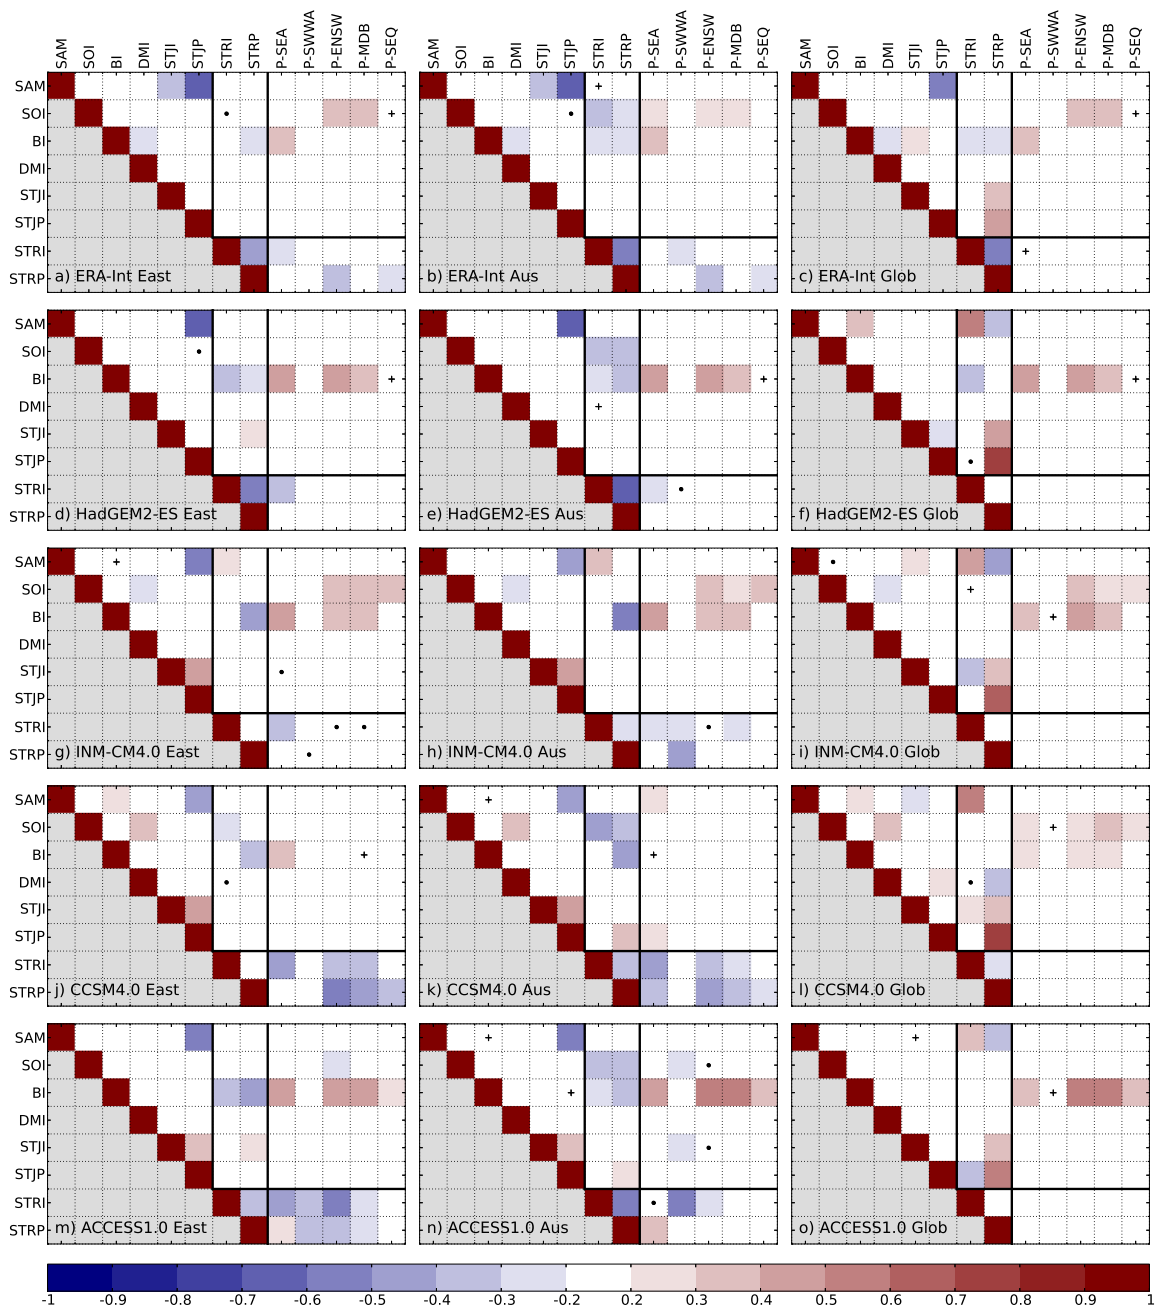

## 4 List of Figures

5	1	As in Fig. 1 but for Austral spring (SON).	2
6	2	As in Fig. 1 but for Austral summer (DJF).	3
7	3	As in Fig. 1 but for Austral autumn (MAM).	4
8	4	As in Fig. 1 but for Austral winter (JJA) in CMIP3.	5
9	5	As in Fig. 1 but for Austral spring (SON) in CMIP3.	6
10	6	As in Fig. 1 but for Austral summer (DJF) in CMIP3.	7
11	7	As in Fig. 1 but for Austral autumn (MAM) in CMIP3.	8

Fig. S 1: As in Fig. 1 but for Austral spring (SON).

Fig. S 2: As in Fig. 1 but for Austral summer (DJF).

Fig. S 3: As in Fig. 1 but for Austral autumn (MAM).

Fig. S 4: As in Fig. 1 but for Austral winter (JJA) in CMIP3.

Fig. S 5: As in Fig. 1 but for Austral spring (SON) in CMIP3.

Fig. S 6: As in Fig. 1 but for Austral summer (DJF) in CMIP3.

Fig. S 7: As in Fig. 1 but for Austral autumn (MAM) in CMIP3.