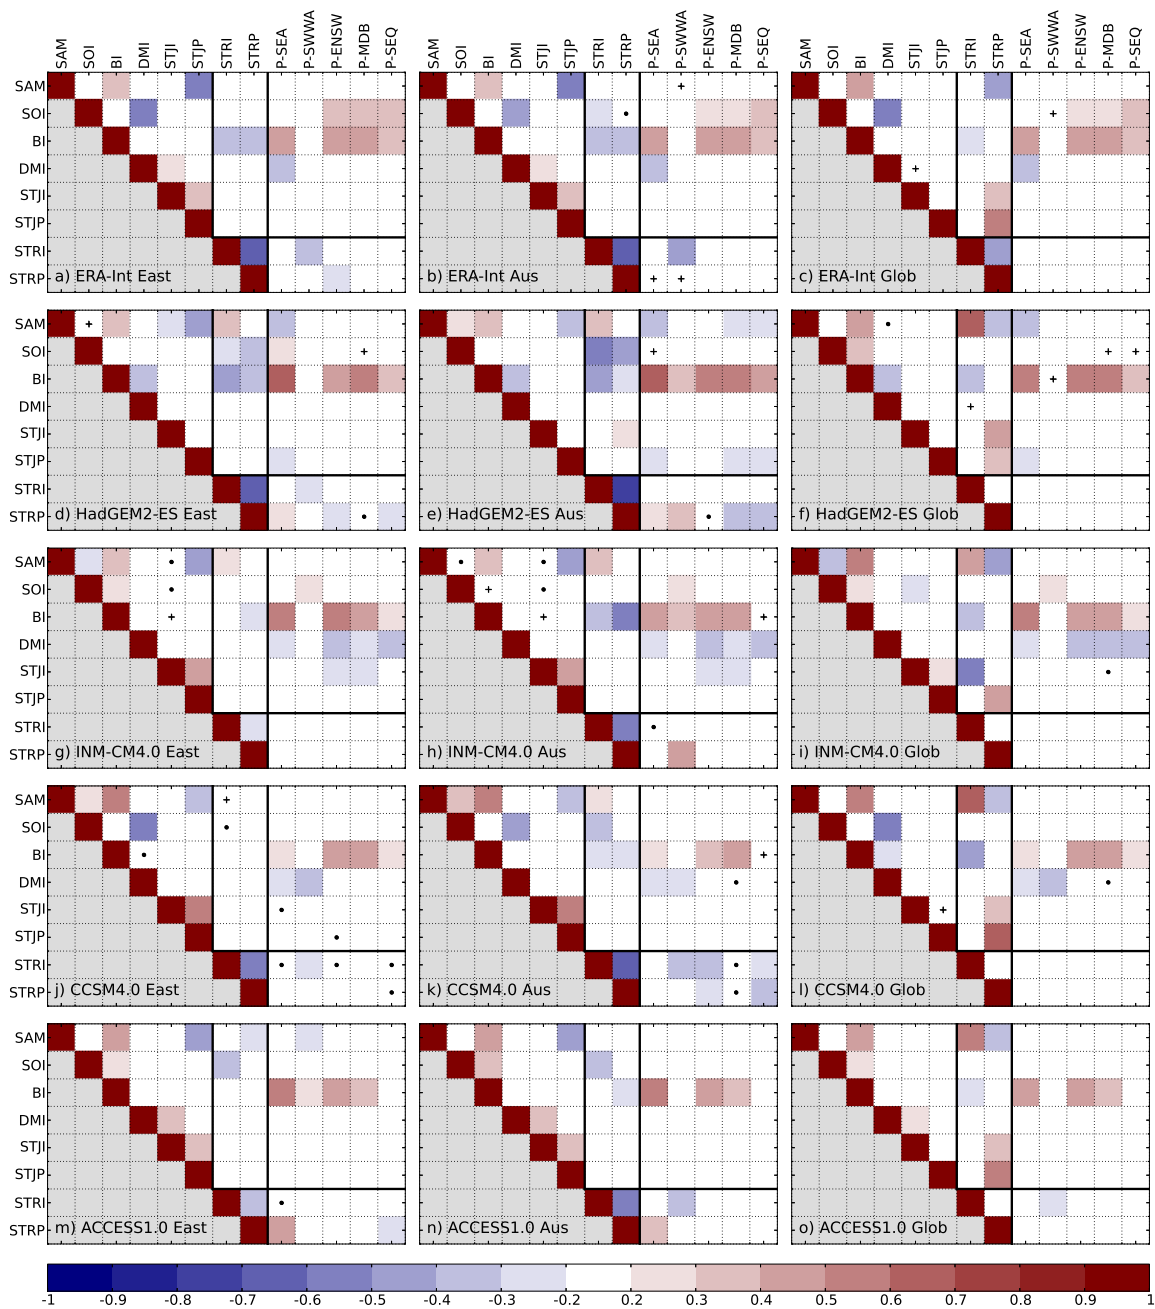

## 4 List of Figures

5	1	As in Fig. 1 but for Austral spring (SON).	2
6	2	As in Fig. 1 but for Austral summer (DJF).	3
7	3	As in Fig. 1 but for Austral autumn (MAM).	4
8	4	As in Fig. 1 but for Austral winter (JJA) in CMIP3.	5
9	5	As in Fig. 1 but for Austral spring (SON) in CMIP3.	6
10	6	As in Fig. 1 but for Austral summer (DJF) in CMIP3.	7
11	7	As in Fig. 1 but for Austral autumn (MAM) in CMIP3.	8

Fig. S 1: As in Fig. 1 but for Austral spring (SON).

Fig. S 2: As in Fig. 1 but for Austral summer (DJF).

Fig. S 3: As in Fig. 1 but for Austral autumn (MAM).

Fig. S 4: As in Fig. 1 but for Austral winter (JJA) in CMIP3.

Fig. S 5: As in Fig. 1 but for Austral spring (SON) in CMIP3.

Fig. S 6: As in Fig. 1 but for Austral summer (DJF) in CMIP3.

Fig. S 7: As in Fig. 1 but for Austral autumn (MAM) in CMIP3.