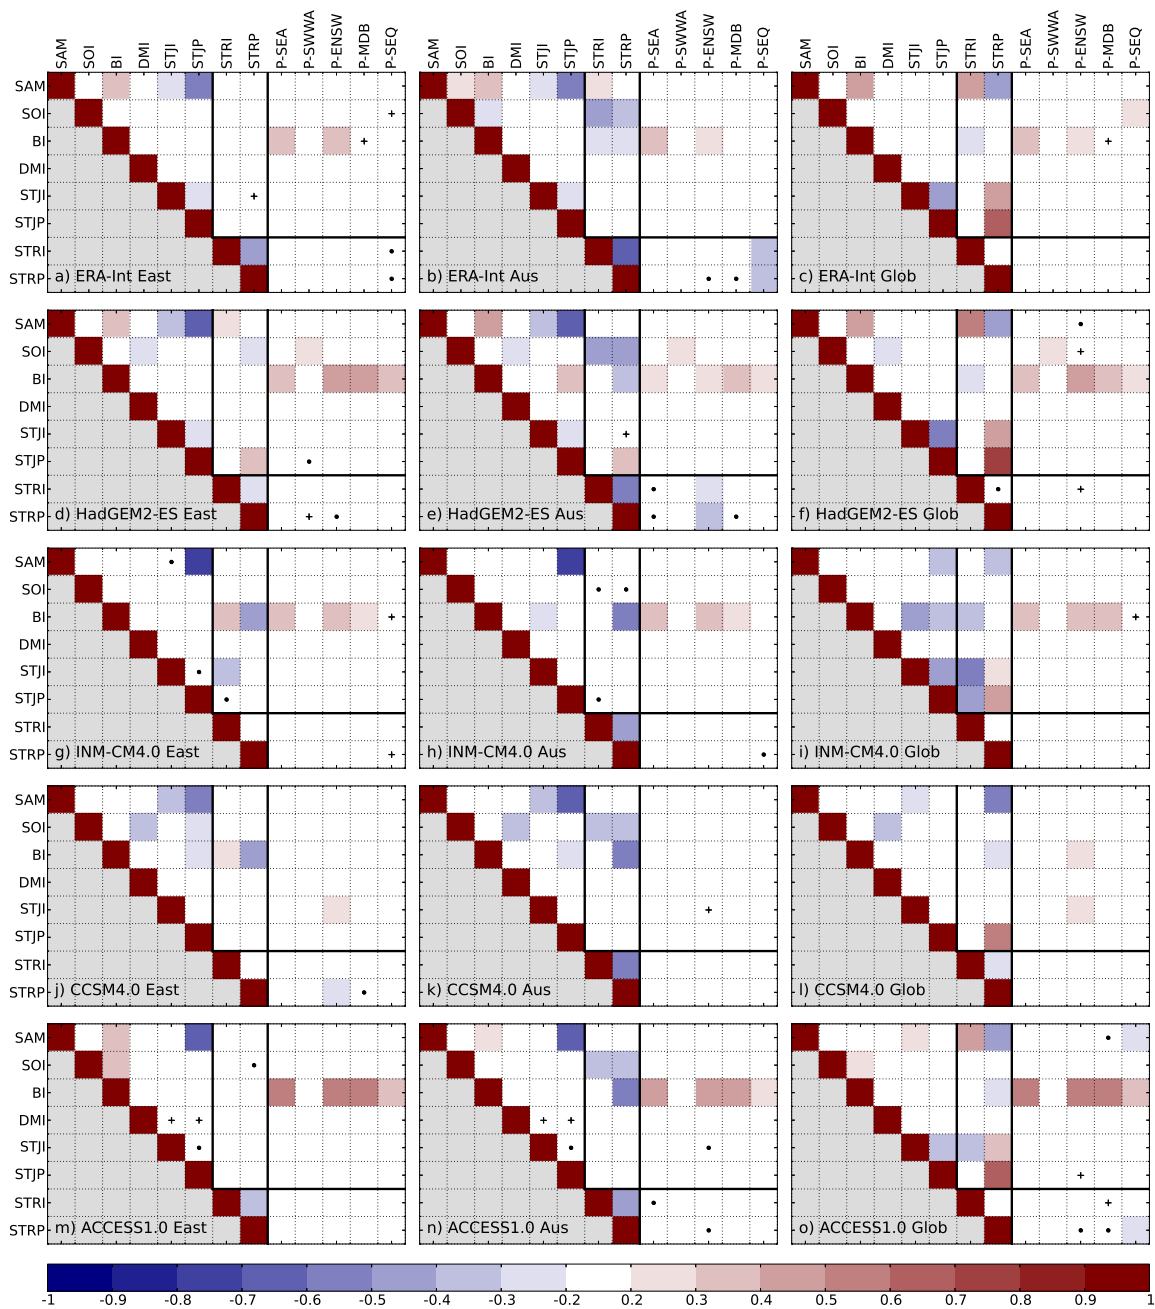

## 4 List of Figures

5	1	As in Fig. 1 but for Austral spring (SON).	2
6	2	As in Fig. 1 but for Austral summer (DJF).	3
7	3	As in Fig. 1 but for Austral autumn (MAM).	4
8	4	As in Fig. 1 but for Austral winter (JJA) in CMIP3.	5
9	5	As in Fig. 1 but for Austral spring (SON) in CMIP3.	6
10	6	As in Fig. 1 but for Austral summer (DJF) in CMIP3.	7
11	7	As in Fig. 1 but for Austral autumn (MAM) in CMIP3.	8

Fig. S 1: As in Fig. 1 but for Austral spring (SON).

Fig. S 2: As in Fig. 1 but for Austral summer (DJF).

Fig. S 3: As in Fig. 1 but for Austral autumn (MAM).

Fig. S 4: As in Fig. 1 but for Austral winter (JJA) in CMIP3.

Fig. S 5: As in Fig. 1 but for Austral spring (SON) in CMIP3.

Fig. S 6: As in Fig. 1 but for Austral summer (DJF) in CMIP3.

Fig. S 7: As in Fig. 1 but for Austral autumn (MAM) in CMIP3.